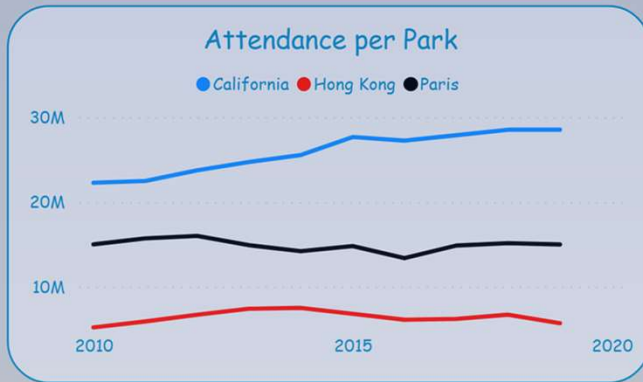

Dashboard

Executive Summary