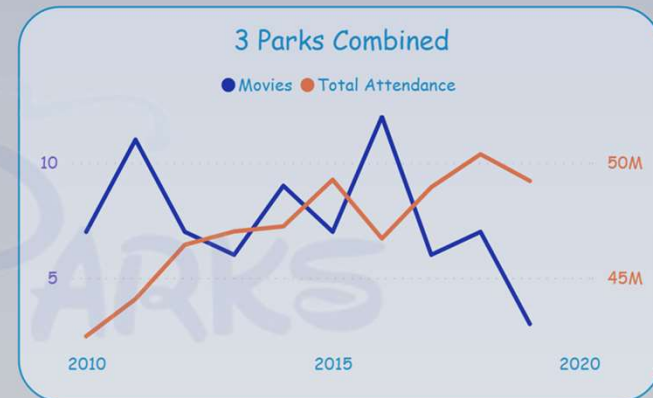

experience
food
Fast kids rides