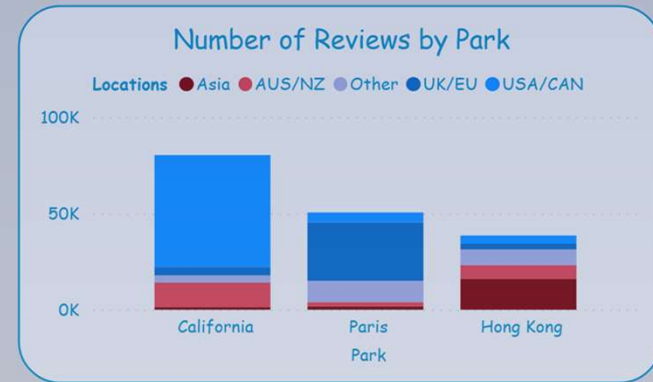

Dashboard

Executive Summary